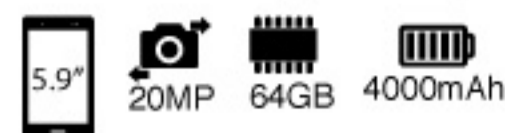

iPad Mini 4 (32GB) WIFI + CELLULAR

7.9" A8 8MP iOS 10

● Grey ● Gold ● Silver

RRP	Harga Ahli	12 bln	24 bln
RM 2,199	RM 2,070	RM 205	RM 109

Huawei Mate 9

A Step Ahead
Revolutionary Smartphone Experience

■ Brown ■ Gold